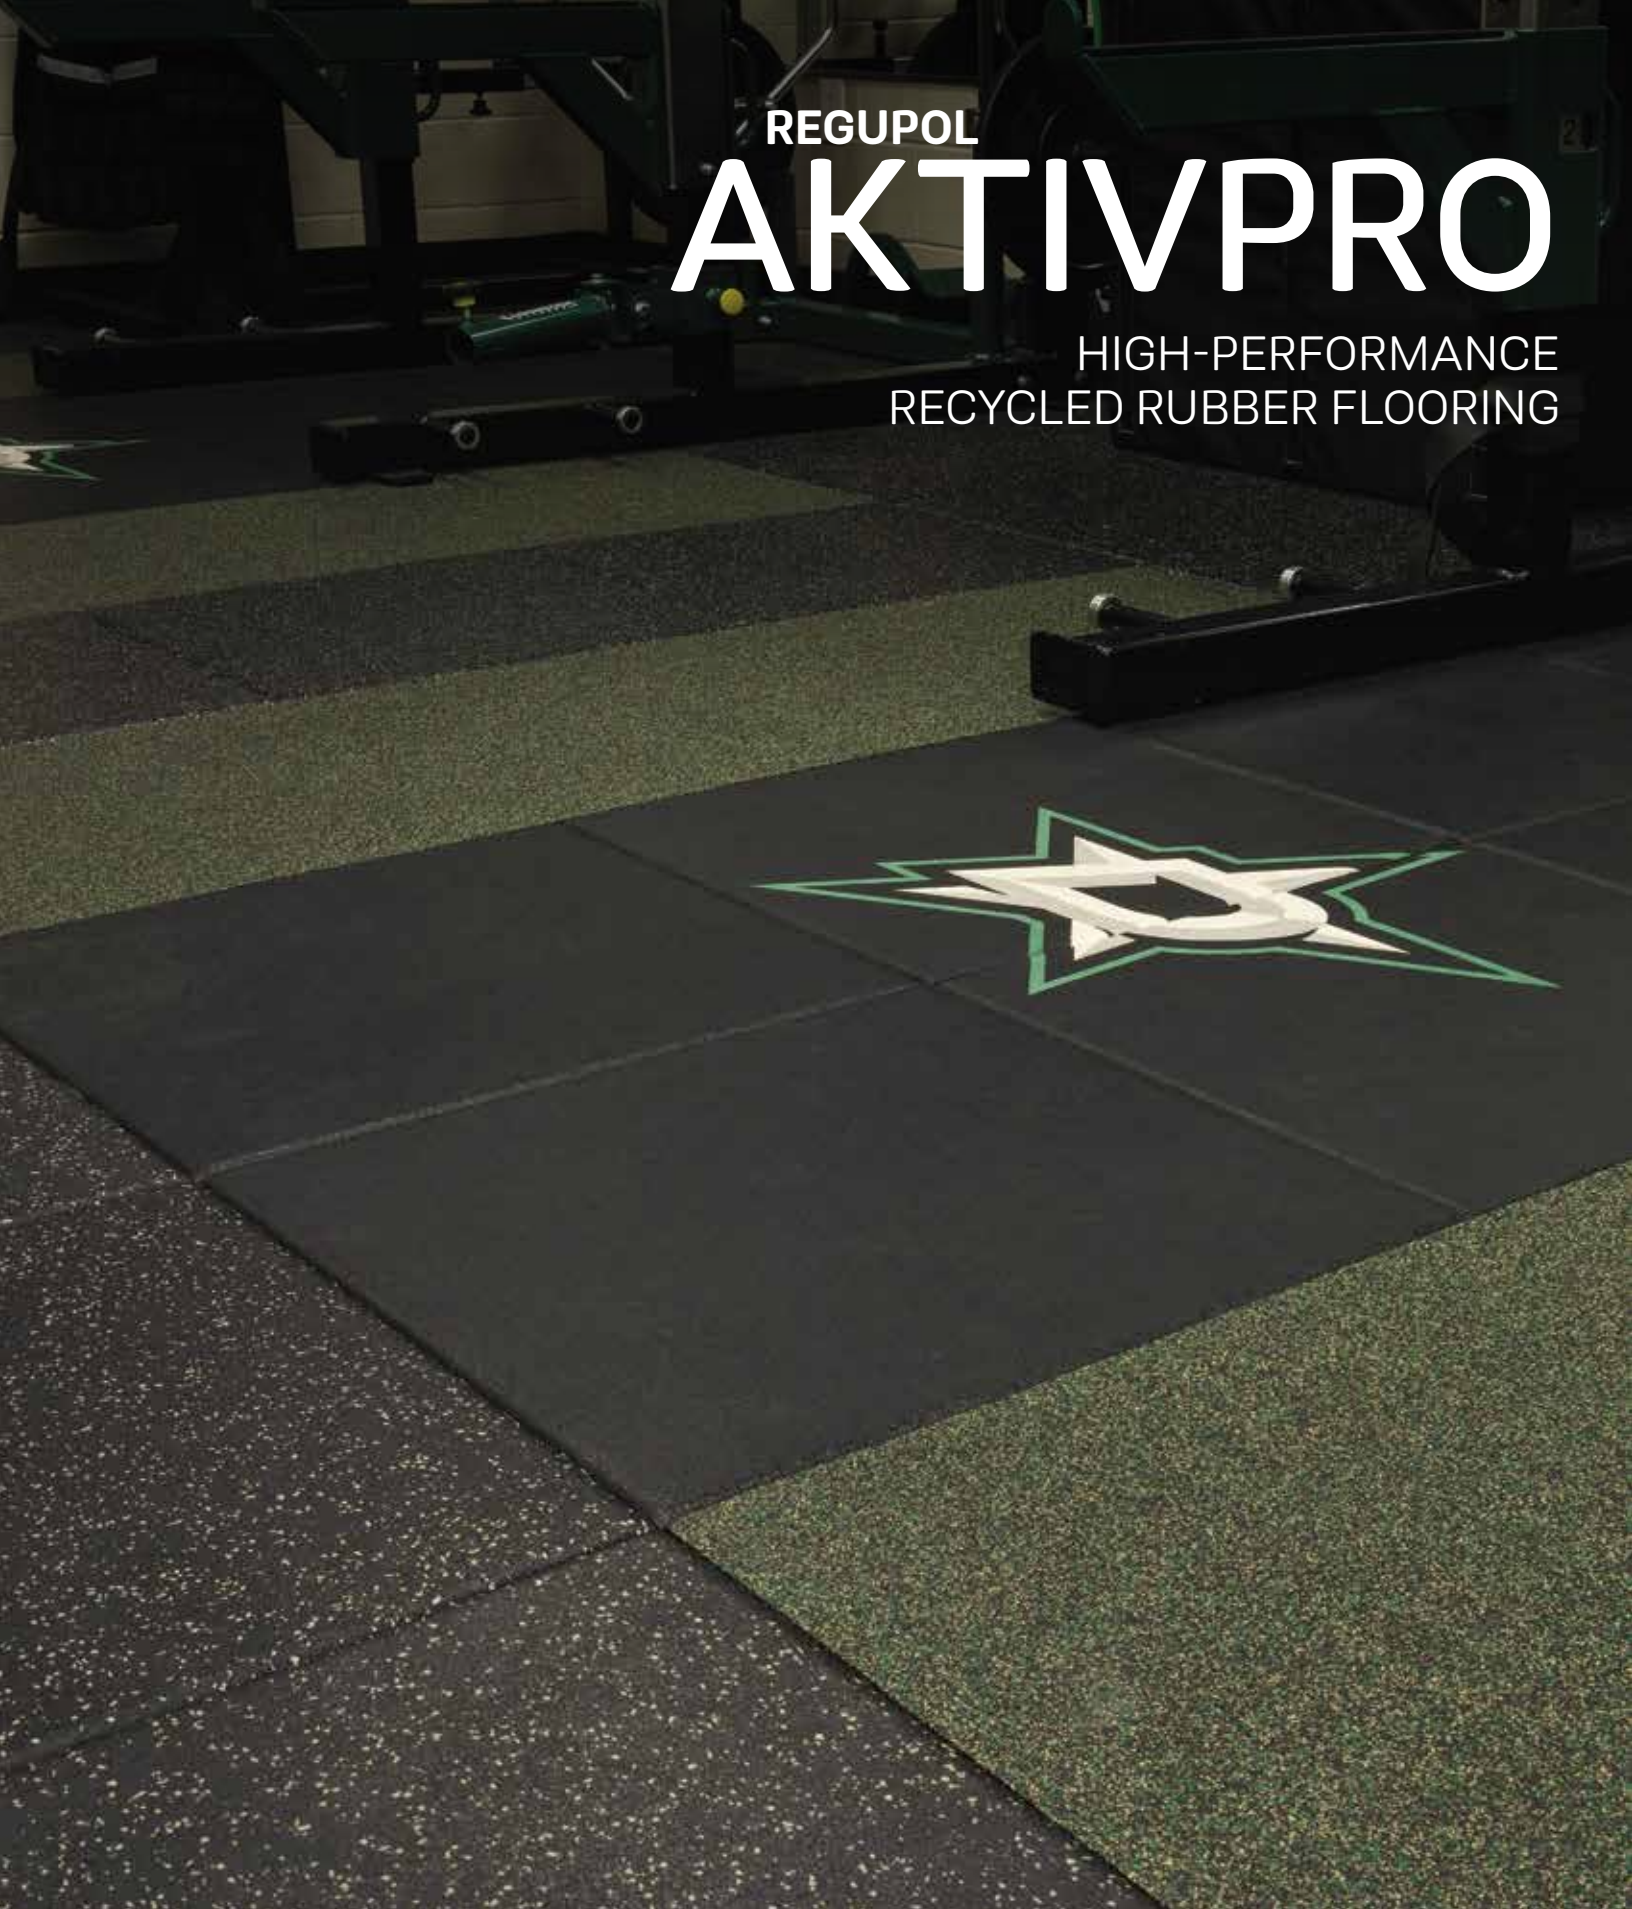

REGUPOL

AKTIVPRO

HIGH-PERFORMANCE
RECYCLED RUBBER FLOORING

PERFORMANCE MEASURED IN BRILLIANT COLORS

REGUPOL aktivpro essential (formerly core)

AP10100
Jet Black

AP10101
Gray Hound

AP10102
Jayz Blue